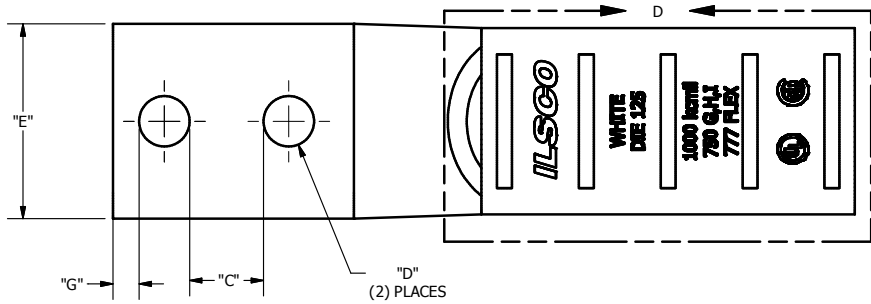

SCREW: NONE	MATERIAL: COPPER	REV: E	 connections matter 800-776-9775 www.ilSCO.com		
CAT. NO.: SEE CHART	PLATING: EL-TIN	DRAWN BY:DW			SCALE: NTS
INFORMATION SHEET:FORM 157	MARKING: SEE CHART	DATE:5/12/2008			SIZE: B
			DWG NO:	YN2113-D	
			SHEET:	1 OF 1	

DETAIL D
COLOR: WHITE

CATALOG NUMBER	"A"	"C"	"D"	"E"	"G"	TANG MARKING
CLWN-1000-38-1	5.962	0.594	0.406	1.485	0.211	ILSCO, CLWN-1000-38-1, DIE 125, 1000 kcmil, 750 GHI / 777 FLEX, UL, CSA
CLWN-1000-12-134	7.025	1.188	0.562	1.485	0.265	ILSCO, CLWN-1000-12-134, 1/2 X 1-3/4, 1000 kcmil, 750 GHI / 777 FLEX, DIE 125, UL, CSA