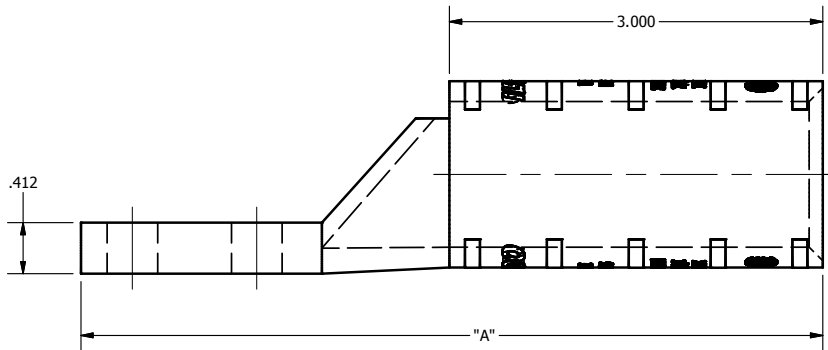

SCREW: NONE	MATERIAL: COPPER	REV: E	 connections matter 800-776-9775 www.ilSCO.com		
CAT. NO.: SEE CHART	PLATING: EL-TIN	DRAWN BY:DW			SCALE: NTS
INFORMATION SHEET:FORM 157	MARKING: SEE CHART	DATE:5/12/2008			SIZE: B
			DWG NO:	YN2113-D	
			SHEET:	1 OF 1	

DETAIL D
COLOR: WHITE

CATALOG NUMBER	"A"	"C"	"D"	"E"	"G"	TANG MARKING
CLWN-1000-38-1	5.962	0.594	0.406	1.485	0.211	ILSCO, CLWN-1000-38-1, DIE 125, 1000 kcmil, 750 GHI / 777 FLEX, UL, CSA
CLWN-1000-12-134	7.025	1.188	0.562	1.485	0.265	ILSCO, CLWN-1000-12-134, 1/2 X 1-3/4, 1000 kcmil, 750 GHI / 777 FLEX, DIE 125, UL, CSA